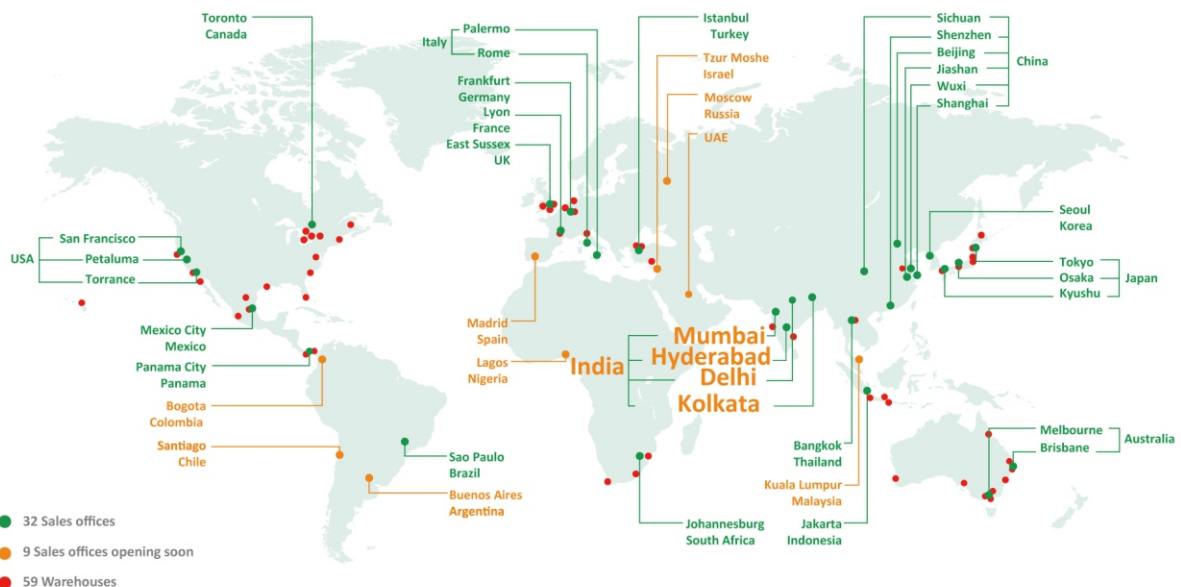

7500
employees

40
Sales offices

45
Warehouses

Local customer service and technical assistance

LED lighting :

Energy efficient, Eco-friendly & Sustainable

Economy

Low power consumption: up to 70-80% of energy saving