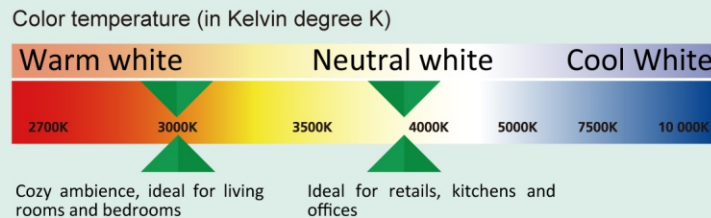

Technical Glossary

Color Temperature

It determines the color of a light source, it is expressed in Kelvin degrees.

Depending on the desired atmosphere and function of the place to be illuminated, the customer will install the products with the suitable color temperature.