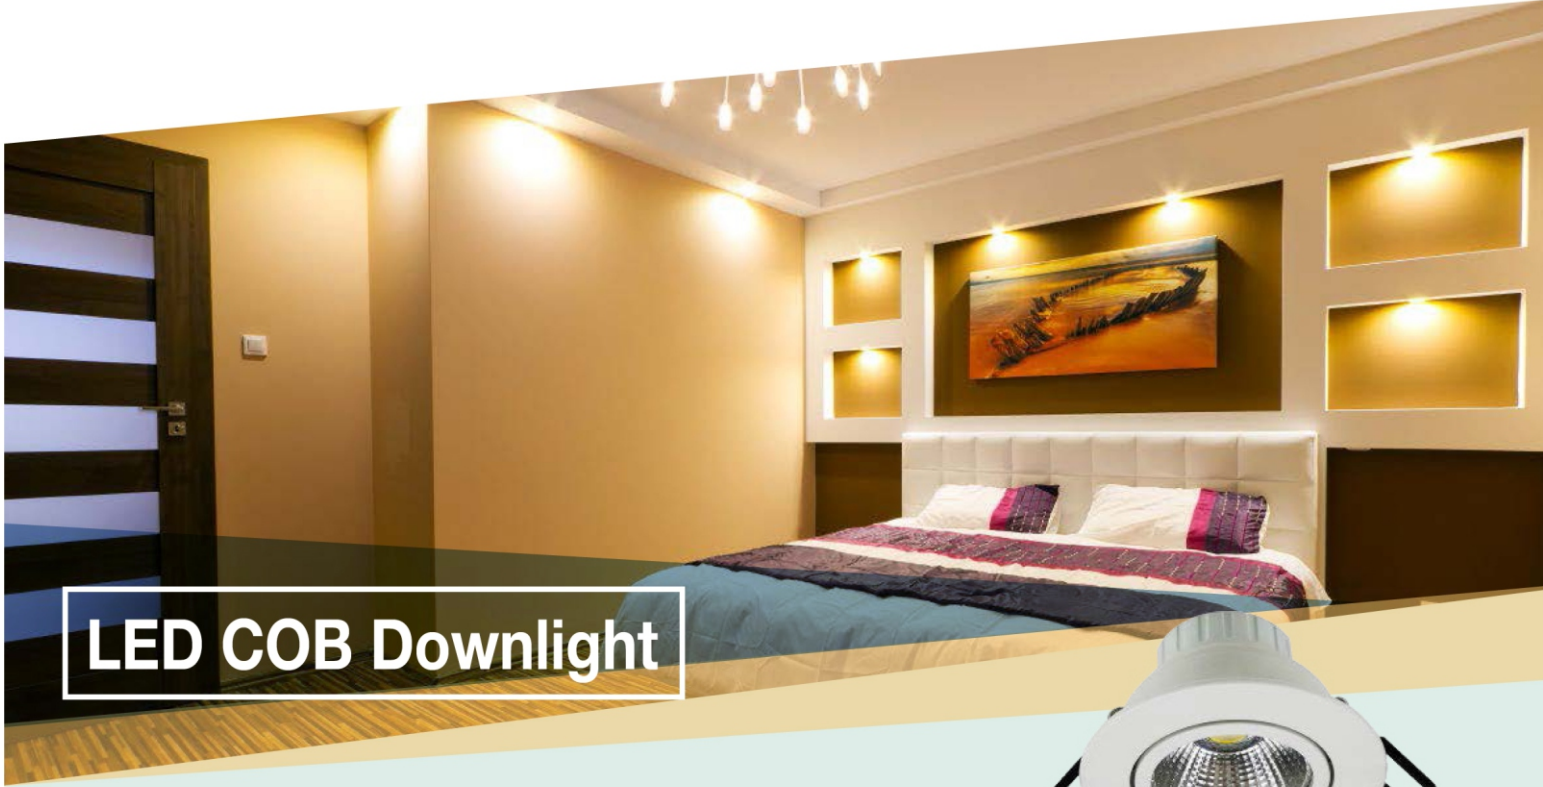

LED COB Downlight

ReneSola LED COB downlights to give that extra punch to your retail and other related applications and merchandising. It uses multiple high-quality and low-power chips with reflectance of PCB helps to improve the light efficiency. Highly reliable and with long life of more than 30,000 burning hrs. Instant start with no warm-up time, excellent heat dissipation properties and tilt-able body to focus light on desired areas.